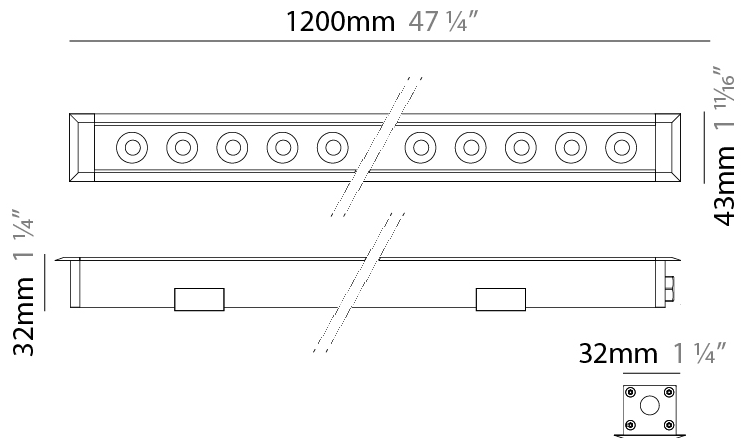

MINI CORNICHE RECESSED

E91639- _____ - _____
base number   Finish Options   Lens Options

1. To build a product code in our configurator select the specify button on the base model # product page
2. To build a manual product code on this datasheet choose from the options listed below in blue font and add the suffix to the base model #

GENERAL

Series: Mini Corniche
Brand: Platek
Division: Exterior
Mounting Type: Recessed
Mounting Location: In-Ground
Subcategory: Walk Over

PHYSICAL

Shape: Rectangle
Length (mm): 1220
Length (in): 48 1/2
Width (mm): 43
Width (in): 1 5/8
Height (mm): 32
Height (in): 1 1/4
Light Distribution: Uplight
Screws: A4 stainless steel
Diffuser: Clear tempered glass
Gasket: Gore-Tex valve to prevent condensation
Fixture Finish: [BLK / WHI / GRY / COR / ANT / BRZ](#)
Fixture Material: Extruded Aluminum

ELECTRICAL

Lamp Type: LED
Total Output Wattage (W): 46
Dimming: Bluetooth technology or DMX
Control Gear: DMX
Driver Included: No
Driver Location: Remote
Driver Type: Constant Current - Universal
Driver Class: Class 2
Input Voltage (V): 120 - 277
Constant Current (MA): 500

LED

Number of LEDs: 32
Color Temperature (°K): RGBW
CRI: >80 CRI
Lamp Life (hrs): 60000
Special LEDs offerings: RGBW

OPTICAL

Optic°: [26 / 47 / ELL](#)

RATINGS AND CERTIFICATIONS

Certified By: Certified for North American Standards
IP rating: IP67
IK Rating: IK07
Bug Rating: B1 U0 G0