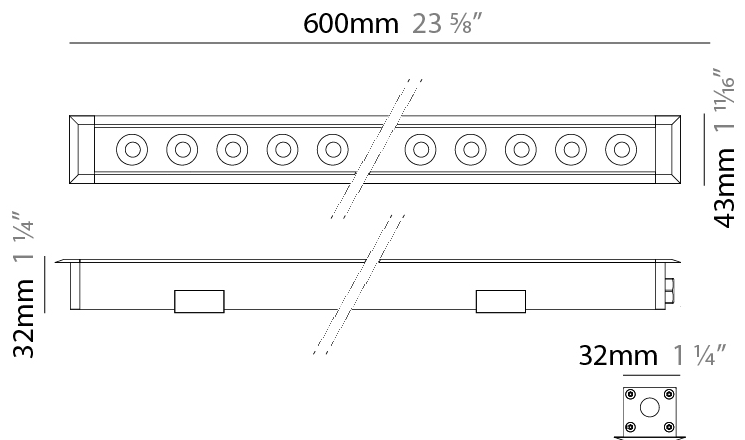

PROJECT	_____
TYPE	_____
SPECIFIER	_____
QUANTITY	_____
DATE	_____

MINI CORNICHE RECESSED

E91638-

base number   Finish Options   Lens Options

1. To build a product code in our configurator select the specify button on the base model # product page
2. To build a manual product code on this datasheet choose from the options listed below in blue font and add the suffix to the base model #

GENERAL

Series: Mini Corniche
Brand: Platek
Division: Exterior
Mounting Type: Recessed
Mounting Location: In-Ground
Subcategory: Walk Over

PHYSICAL

Shape: Rectangle
Length (mm): 620
Length (in): 24 7/16
Width (mm): 43
Width (in): 1 11/16
Depth (mm): 32
Depth (in): 1 1/4
Light Distribution: Uplight
Diffuser: Tempered Glass - 5mm / 3/16" thick
Gasket: Gore-Tex valve to prevent condensation
Fixture Finish: [BLK](#) / [WHI](#) / [GRY](#) / [COR](#) / [ANT](#) / [BRZ](#)
Fixture Material: Extruded Aluminum

ELECTRICAL

Lamp Type: LED
Total Output Wattage (W): 23
Dimming: Bluetooth technology or DMX
Control Gear: DMX
Driver Included: No
Driver Location: Remote
Driver Type: Constant Current - Universal
Driver Class: Class 2
Input Voltage (V): 120 - 277
Constant Current (MA): 500

LED

Number of LEDs: 16
Color Temperature (°K): RGBW
CRI: >80 CRI
Lamp Life (hrs): 60000
Special LEDs offerings: RGBW

OPTICAL

Optic°: [28](#) / [47](#) / [ELL](#)

RATINGS AND CERTIFICATIONS

Certified By: Certified for North American Standards
IP rating: IP67
IK Rating: IK07
Bug Rating: B1 U0 G0